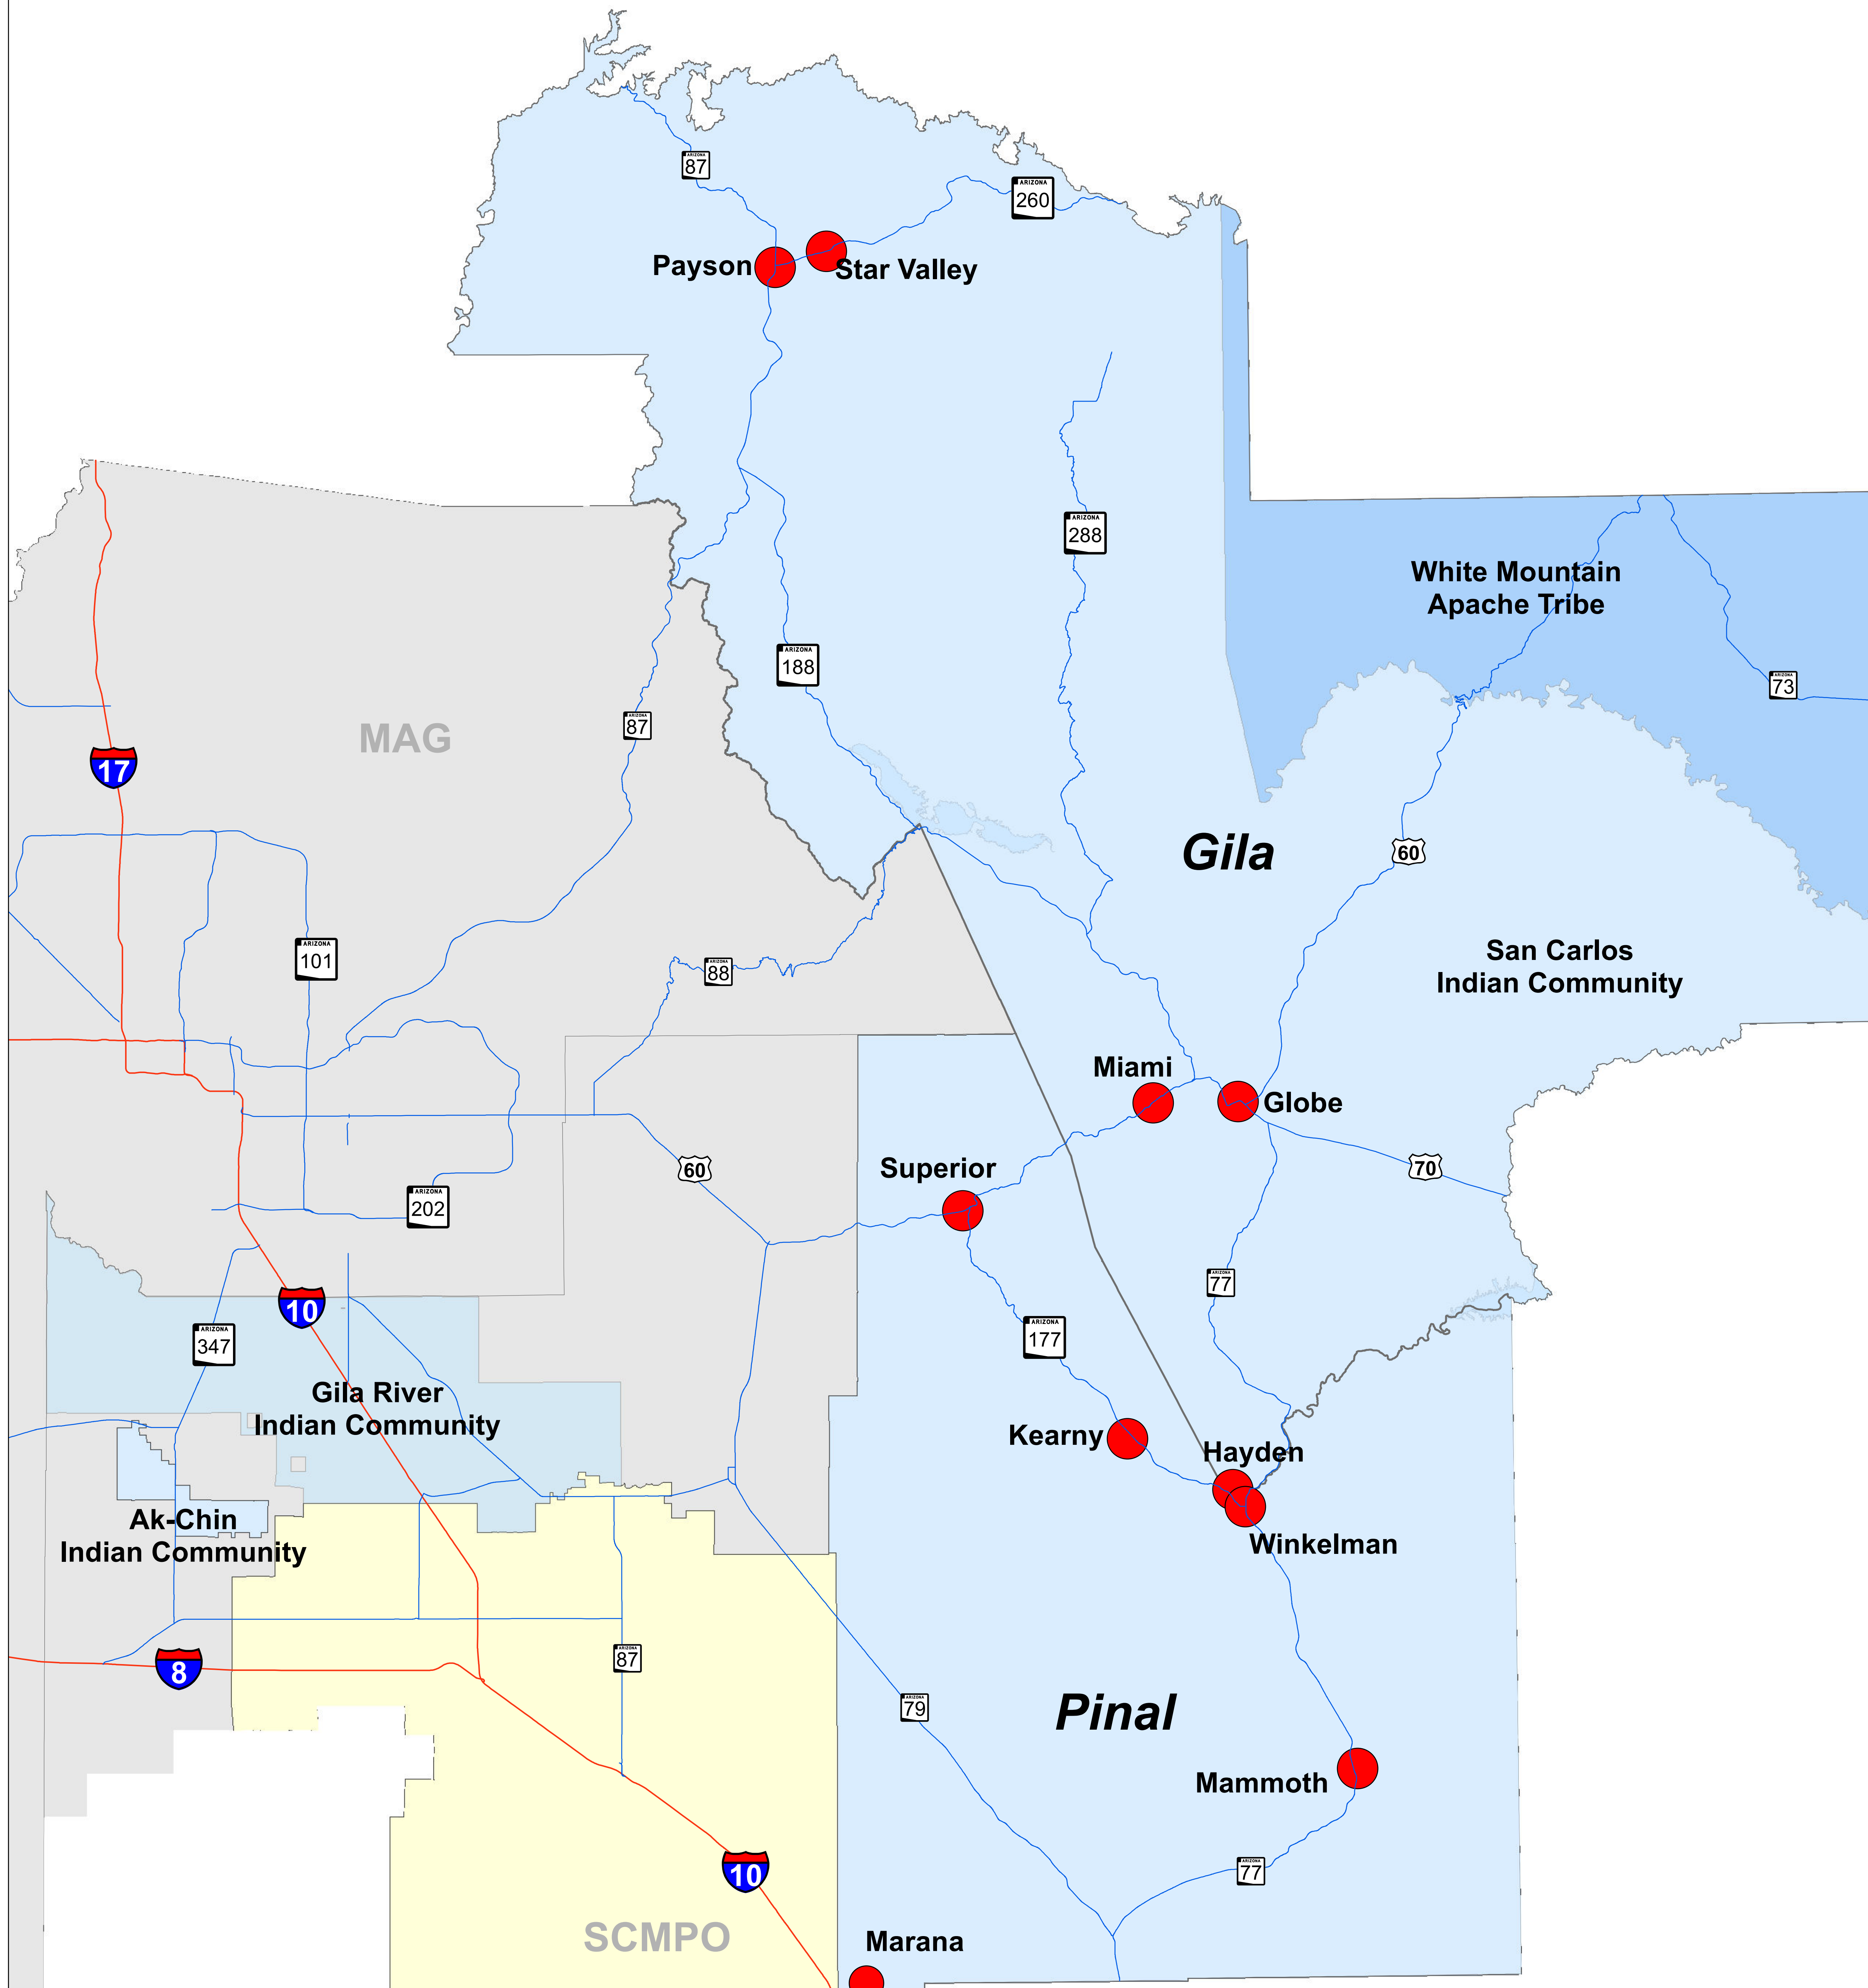

CAG Transportation Planning Member Entities

Legend

- CAG Entities
- CAG
- MAG
- Sun Corridor MPO
- Interstate
- Highway

0 5 10
Miles

Disclaimer: This map does not represent a legal survey. It is intended for general purposes only.

Map Date: August 7, 2014